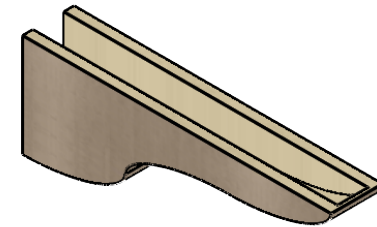

ITEM NUMBER: CORU05X30X10CARRCPR

5"W X 30"D X 10"H SERIES 3 THIN CARMEL ROUGH CEDAR TIMBERTHANE
FAUX WOOD CORBEL, PRIMED

SIDE PROFILE

FRONT PROFILE

ISOMETRIC

EKENA MILLWORK
2300 WEST MAIN ST.
CLARKSVILLE, TX 75426
TOLL FREE: 866-607-0453
WWW.EKENAMILLWORK.COM