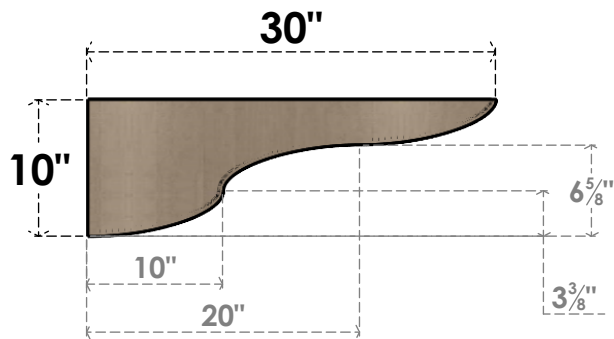

ITEM NUMBER: CORU05X30X10CARRCPR

5"W X 30"D X 10"H SERIES 3 THIN CARMEL ROUGH CEDAR TIMBERTHANE
FAUX WOOD CORBEL, PRIMED

SIDE PROFILE

FRONT PROFILE

ISOMETRIC

EKENA MILLWORK
2300 WEST MAIN ST.
CLARKSVILLE, TX 75426
TOLL FREE: 866-607-0453
WWW.EKENAMILLWORK.COM

NOTES

1. INSTALLATION TO BE COMPLETED IN ACCORDANCE WITH MANUFACTURER'S SPECIFICATIONS.
2. DRAWING MAY NOT BE TO SCALE
3. THIS DRAWING IS INTENDED FOR DESIGN AND PLANNING PURPOSES ONLY.
4. ALL INFORMATION CONTAINED HEREIN WAS CURRENT AT THE TIME OF DEVELOPMENT BUT MUST BE REVIEWED AND APPROVED BY THE PRODUCT MANUFACTURER TO BE CONSIDERED ACCURATE.
5. TIMBERTHANE ARCHITECTURAL PRODUCTS ARE MADE FROM HIGH DENSITY URETHANE AND COME FACTORY PRIMED