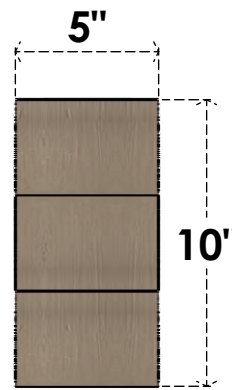

ITEM NUMBER: CORU05X30X10CARRCPR

5"W X 30"D X 10"H SERIES 3 THIN CARMEL ROUGH CEDAR TIMBERTHANE
FAUX WOOD CORBEL, PRIMED

SIDE PROFILE

FRONT PROFILE

ISOMETRIC

EKENA MILLWORK
2300 WEST MAIN ST.
CLARKSVILLE, TX 75426
TOLL FREE: 866-607-0453
WWW.EKENAMILLWORK.COM